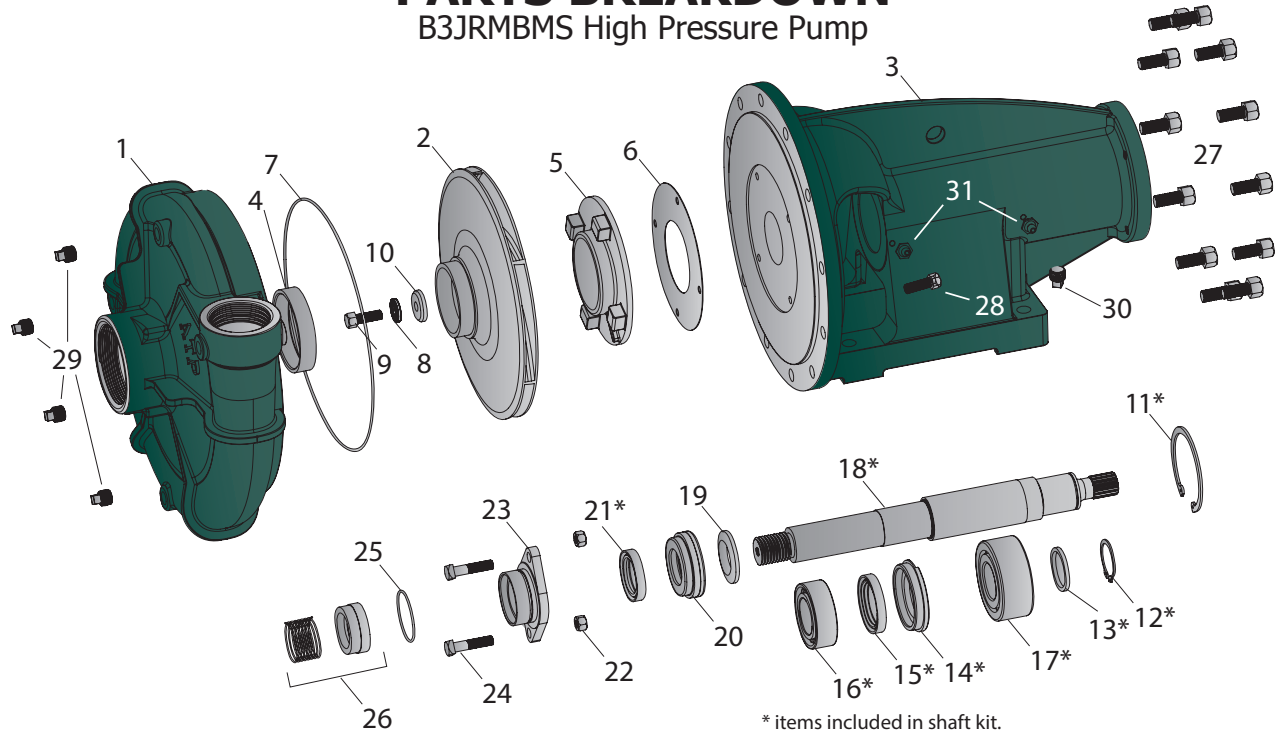

PARTS BREAKDOWN

B3JRMBS High Pressure Pump

* items included in shaft kit.

PARTS							
#	NAME	SKU	ALT SKU	#	NAME	SKU	ALT SKU
1	Volute Case, CW, Threaded	113-H01863	H01863	17*	Bearing, Ball	116-M10184	M10184
2	CW Impeller, 13 1/2" Diameter	112-L03038	L03038	18*	Shaft Kit	111-B73051	B73051
3	Pump Bearing Frame	114-H05103	H05103	19	Slinger, Water	116-S10964	S10964
4	Ring, Wearing	116-S04176	S04176	20	Inner Bearing Cap	116-M10200	M10200
5	Ring, Balance	116-M05073	M05073	21*	Seal, Oil	116-S14765	S14765
6	Gasket, Balance Ring	116-S09943	S09943	22	Nut, Hex 1/2-13x7/16" (2 Req)	116-S23347	S23347
7	Gasket, Volute	116-S06271	S06271	23	Retainer, Mechanical Shaft Seal	116-S11452	S11452
8	Lock Washer	116-S23038	S23038	24	Bolt, Sq. Head 1/2-13x2-1/4" (2 Req)	116-S23792	S23792
9	Screw, Impeller 1/2-13x1-1/2"	116-S23623	S23623	25	O-Ring	116-S26471	S26471
10	Washer, Impeller	116-S19275	S19275	26	Seal, Mechanical Shaft	116-S32693	S32693
11*	Ring, Retaining	116-S23025	S23025	27	Capscrew, Hex 5/8-11x1-1/2" (12 Req)	116-S26999	S26999
12*	Ring, Retaining	116-S23016	S23016	28	Capscrew, Hex 3/8-16x1" (4 Req)	116-S26826	S26826
13*	Ring, Thrust	116-S06519	S06519	29	Plug, Pipe 1/2 NPT (4 Req)	116-S23717	S23717
14*	Outer Bearing Cap	116-M10209	M10209	30	Plug, Pipe 1/4 NPT	116-S23715	S23715
15*	Seal, Oil	116-M10210	M10210	31	Fitting, Grease (2 Req)	116-S23670	S23670
16*	Bearing, Ball	116-S15604	S15604		Complete Pump (CW)	101-B73403	B73403